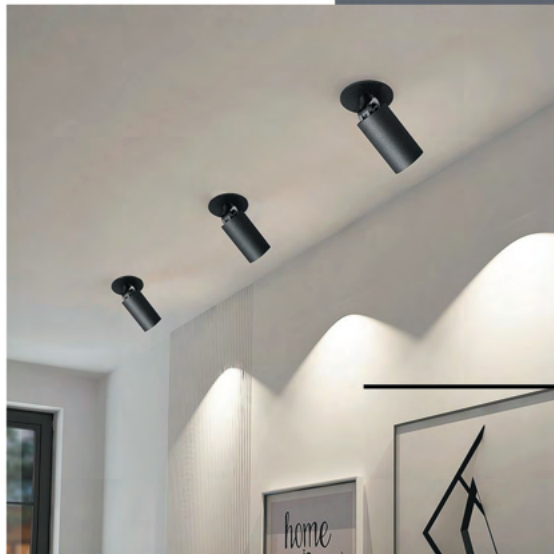

MS-1884-12

MS-1884-18

MS-1884-24

4

PRODUCTS - ARES LED LIGHTING

2.4 RECESSED LUMINAIRES

ITEM CODES:

MS-3634